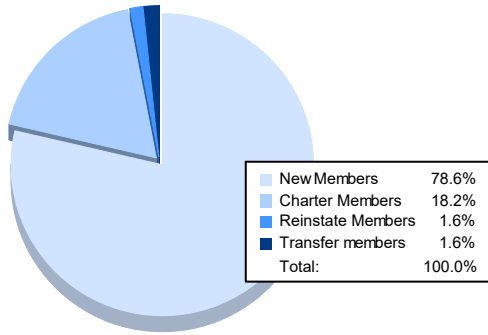

Year	New Clubs	Dropped Clubs	Gain/Loss Clubs	New Members	Charter Members	Reinstate Members	Transfer Members	Total Member Added	Total Members Dropped	Gain/Loss Members
2016-2017	0	0	0	123	0	8	0	131	44	87
2017-2018	6	0	6	178	204	3	2	387	105	282
2018-2019	2	1	1	53	55	3	2	113	200	-87
2019-2020	0	0	0	39	6	0	2	47	70	-23
2020-2021	1	0	1	151	35	3	3	192	130	62
<b>Average</b>	<b>2</b>	<b>0</b>	<b>2</b>	<b>109</b>	<b>60</b>	<b>3</b>	<b>2</b>	<b>174</b>	<b>110</b>	<b>64</b>

### Membership Composition June 2021 Cumulative