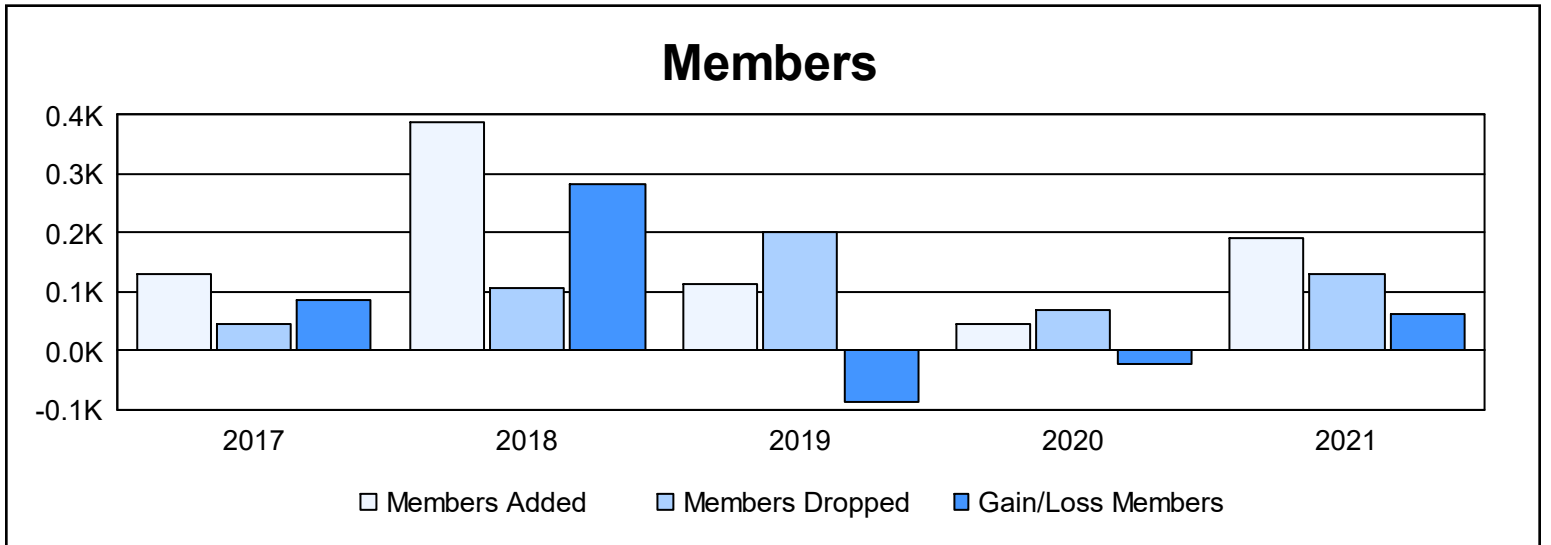

Year	New Clubs	Dropped Clubs	Gain/Loss Clubs	New Members	Charter Members	Reinstate Members	Transfer Members	Total Member Added	Total Members Dropped	Gain/Loss Members
2016-2017	0	0	0	123	0	8	0	131	44	87
2017-2018	6	0	6	178	204	3	2	387	105	282
2018-2019	2	1	1	53	55	3	2	113	200	-87
2019-2020	0	0	0	39	6	0	2	47	70	-23
2020-2021	1	0	1	151	35	3	3	192	130	62
<b>Average</b>	<b>2</b>	<b>0</b>	<b>2</b>	<b>109</b>	<b>60</b>	<b>3</b>	<b>2</b>	<b>174</b>	<b>110</b>	<b>64</b>

### Membership Composition June 2021 Cumulative