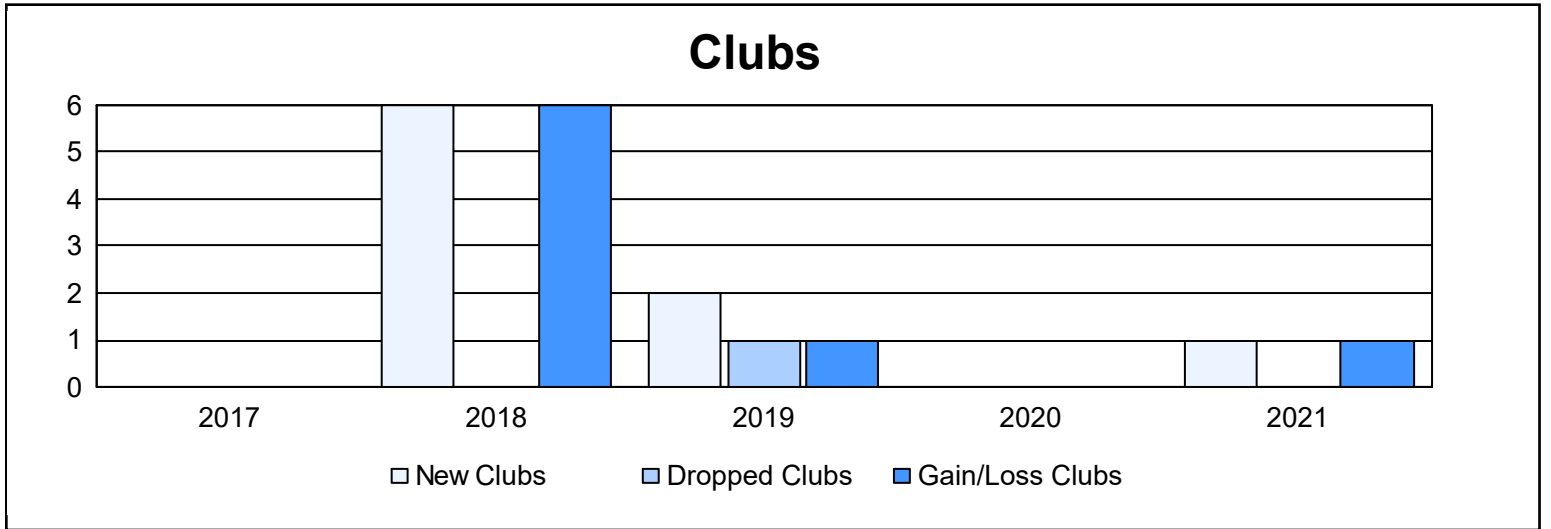

Year	New Clubs	Dropped Clubs	Gain/Loss Clubs	New Members	Charter Members	Reinstate Members	Transfer Members	Total Member Added	Total Members Dropped	Gain/Loss Members
2016-2017	0	0	0	123	0	8	0	131	44	87
2017-2018	6	0	6	178	204	3	2	387	105	282
2018-2019	2	1	1	53	55	3	2	113	200	-87
2019-2020	0	0	0	39	6	0	2	47	70	-23
2020-2021	1	0	1	151	35	3	3	192	130	62
<b>Average</b>	<b>2</b>	<b>0</b>	<b>2</b>	<b>109</b>	<b>60</b>	<b>3</b>	<b>2</b>	<b>174</b>	<b>110</b>	<b>64</b>

### Membership Composition June 2021 Cumulative